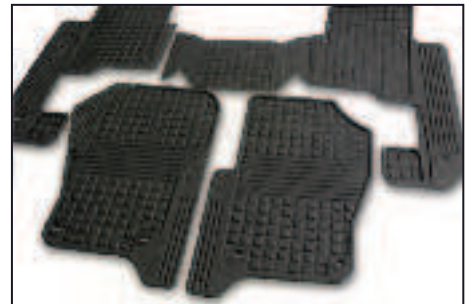

Rubber Mats

Heavy duty, made to measure and supplied with all necessary fixings.

EAH500050PMA LHD - First and Second Row Discovery 3

EAH500052PMA RHD - First and Second Row Discovery 3

EAH500070PMA Rear - Luggage Compartment Discovery 3

EAH500100PMA Rear Third Row Discovery 3