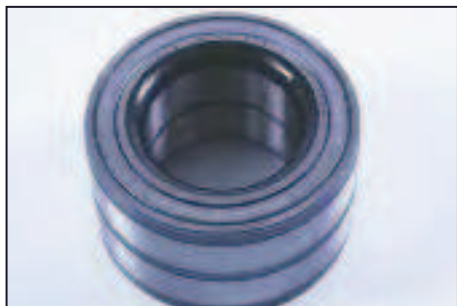

Wheel Bearing Kit

RFM500010	Front	Discovery 3
RFM500020	Rear	Discovery 3