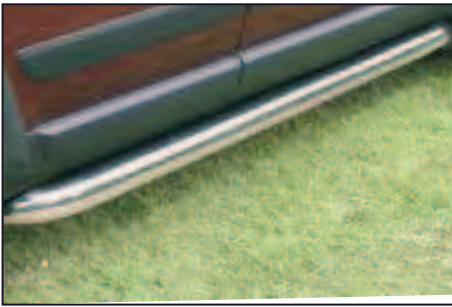

Side Tubes

Supplied as original equipment - so you can be assured of their quality and design

VTD500010   Black

Discovery 3

VTD500020   Stainless Steel

Discovery 3