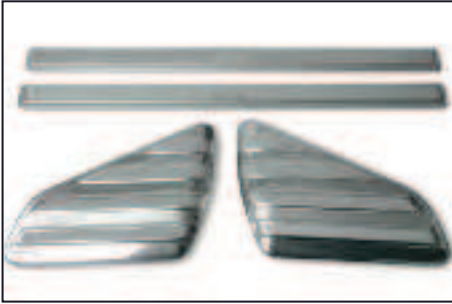

Side Tubes

This item is supplied as original equipment for the latest Freelander from Land Rover - so you can be assured of their quality and design.

LR003840

Black

Freelander 2

Side Tubes

This item is supplied as original equipment for the latest Freelander from Land Rover - so you can be assured of their quality and design.

LR003318

Stainless Steel

Freelander 2

Side Steps

This item is supplied as original equipment for the latest Freelander from Land Rover - so you can be assured of their quality and design.

LR002773

Freelander 2