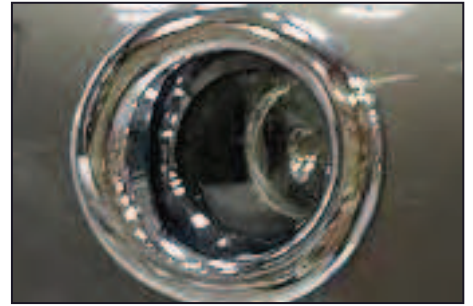

Chrome Fog Lamp Bezel

DXB500330MLC RH

L322

DXB500310MLC LH

L322