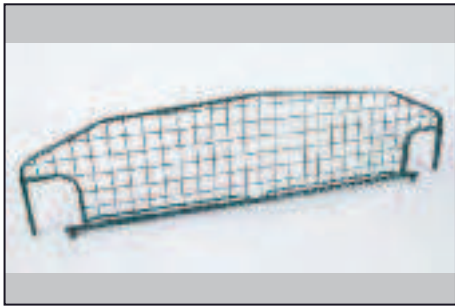

Chrome Mirror Cover - Plastic

VUB503880MMM Pair Sport

Stainless Steel Sill Scuff Protection

EBN500040

Set

Sport

Dog Guard

Full width dog guard or just use as a cargo divider for security of the load area

BA 4473

Sport

Moulded Boot Liner

As effective as usual boot liners but with a difference - these can be rolled up when not in use and stored in the vehicle. They spring back into shape when unrolled and they have 4" sides to keep the muck in.